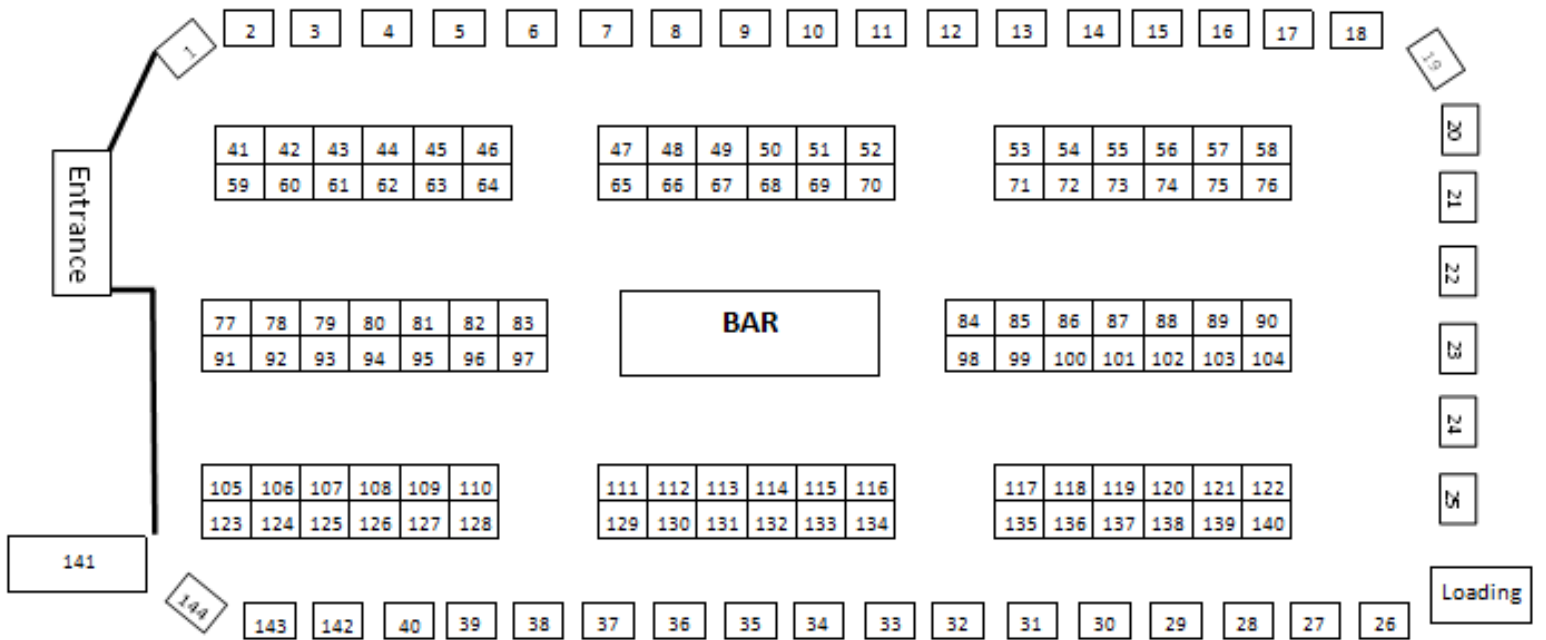

1 Unlimited Technologies	37	73	109
2 Summit Natural Gas	38	74 Good Will-Hinkley	110
3	39	75	111 AAA Insurance & Travel
4	40	76	112 Fairfield Pharmacy
5 Townsquare Media	41	77 Kennebec Savings Bank	113 Skowhegan Savings Bank
6 Waterville Community Land Trust	42	78	114 Capital Area Staffing
7	43	79 Waterville Creates!	115 Northern Light-Inland Hospital
8	44	80 MIFF	116 Ware Butler
9	45	81 Colby Museum of Art	117 Are You Ready To Party??
10	46	82 Waterville Opera House	118
11 Waterville Rotary & Sunrise Rotary Club	47 Little Pictures of Maine	83 Waterville Public Library	119
12	48	84 GHM Insurance Agency	120 Chandler Bay Resources
13	49 Consolidated Communications	85	121
14	50	86 The Town Line	122 Oak Grove Center
15 What About Maine?	51	87	123
16	52	88	124
17	53 Homestyle Custom Kitchens & Baths	89	125 LN Clark Inspiration Network
18	54	90	126
19	55 Bacon Farm Maple Products	91 Kennebec Savings Bank	127
20 Hemphill's Horses, Feed & Saddlery	56	92	128 Minuteman Signs
21 H&R Block	57	93 Maine Technology Group	129 Coffee News
22	58	94	130
23	59 Choice Wealth Advisors	95	131
24	60 Higgins & Bolduc	96	132
25	61 Waterville Country Club	97 New Dimensions Federal Credit Union	133
26	62	98 HomeStyle Custom Kitchens & Baths	134
27 Aroma Joe's	63	99 MaineGeneral Health	135 Creative Print Services
28 Loyal Biscuit	64	100 MaineGeneral Workplace Health	136 Friends of Quarry Road
29	65 Mix Maine Media	101 Best Western Plus	137
30	66 Central Maine Motors	102 Waterville Area Habitat for Humanity	138
31 Somerset Stone & Stove	67 Maine State Credit Union	103	139
32	68 Maine State Credit Union	104	140 KV Connect
33	69 Mid State Marine	105 J. M. Arbour Wealth Management	141
34 Transco Business Technologies	70	106 H.T. Winters	142
35	71 Cunningham Security	107	143
36	72 Woodfords Family Services	108	144